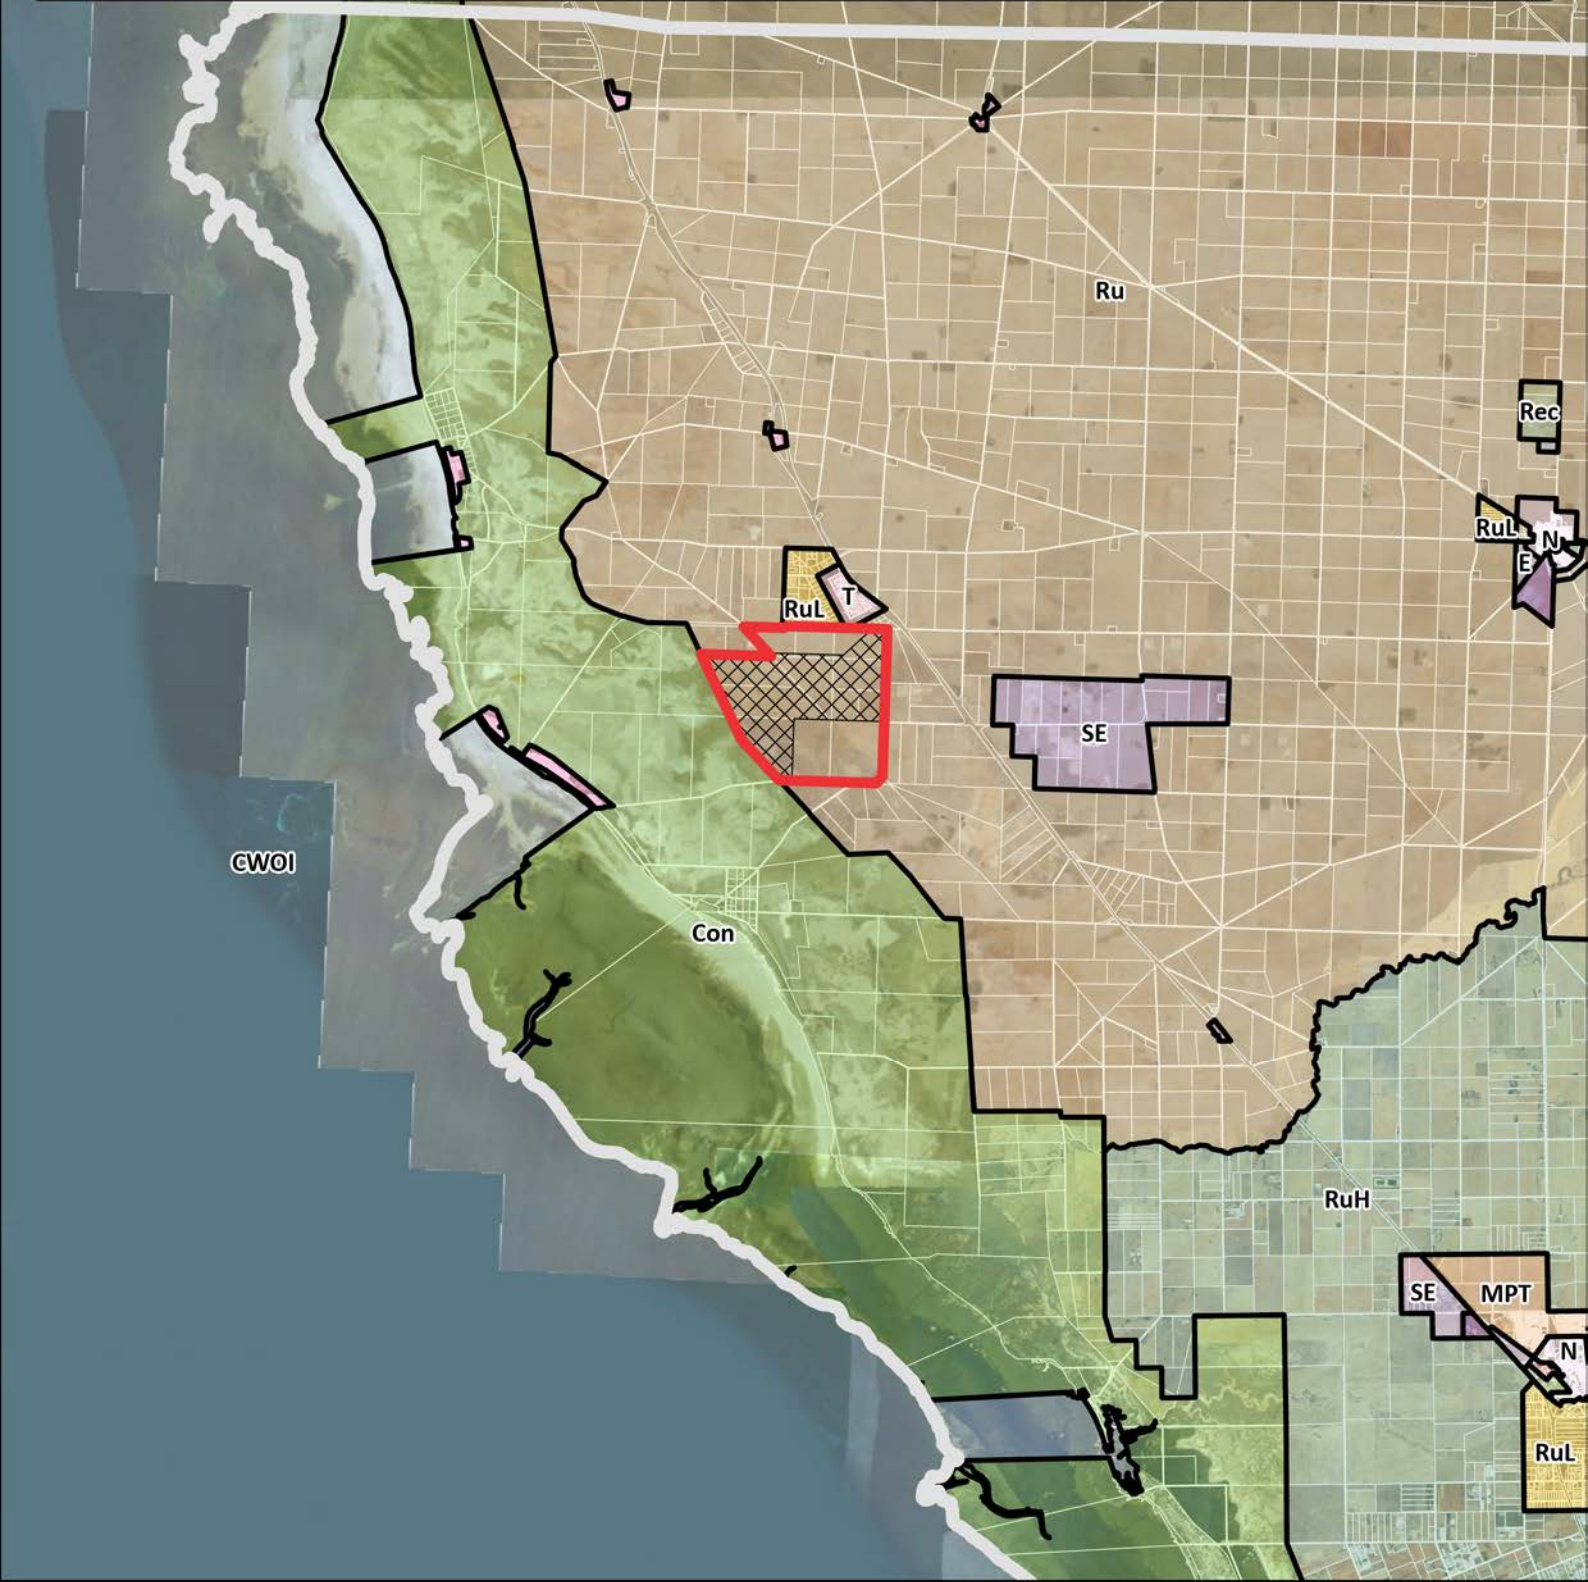

# Dublin Employment Zone

Designated Entity: Leinad Land Developments (Dublin) Pty Ltd

**LGA:** Adelaide Plains Council

**Affected Area (ha):** 985.7

**Current Zone:** Rural

**Proposed Zone:** Strategic Employment

Government of South Australia  
Department for Housing and Urban Development

-  Affected Area
-  Proposed Strategic Employment zone
-  Code Zones
-  Parcel Boundaries

Publish Date : 1/10/2024

© Government of South Australia 2021