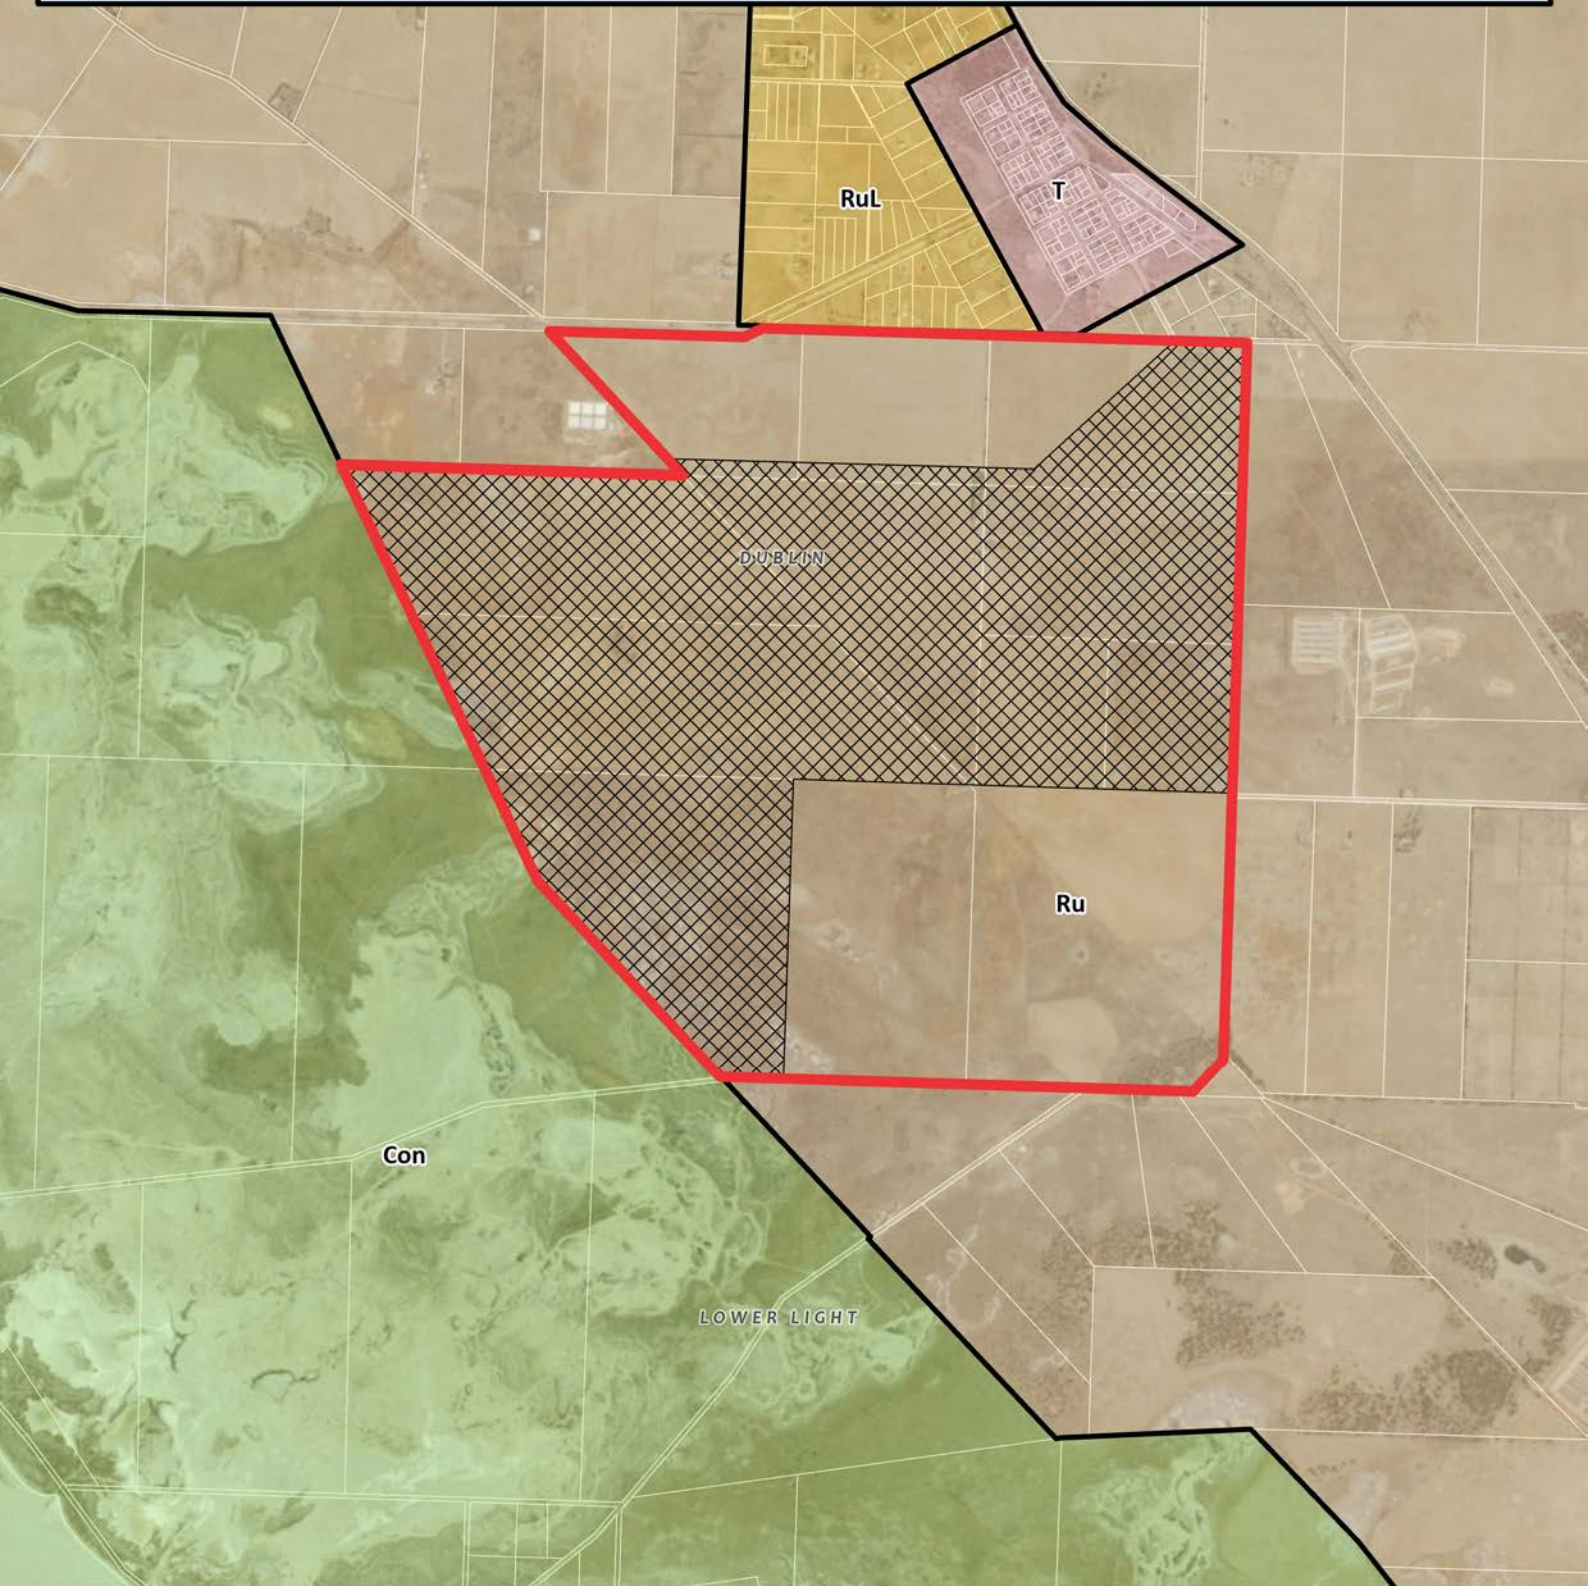

# Dublin Employment Zone

Designated Entity: Leinad Land Developments (Dublin) Pty Ltd

**LGA:** Adelaide Plains Council

**Affected Area (ha):** 985.7

**Current Zone:** Rural

**Proposed Zone:** Strategic Employment

Government of South Australia  
Department for Housing  
and Urban Development

0 1,000 m

- Affected Area
- Proposed Strategic Employment zone
- Code Zones
- Parcel Boundaries

Publish Date : 1/10/2024

© Government of South Australia 2024