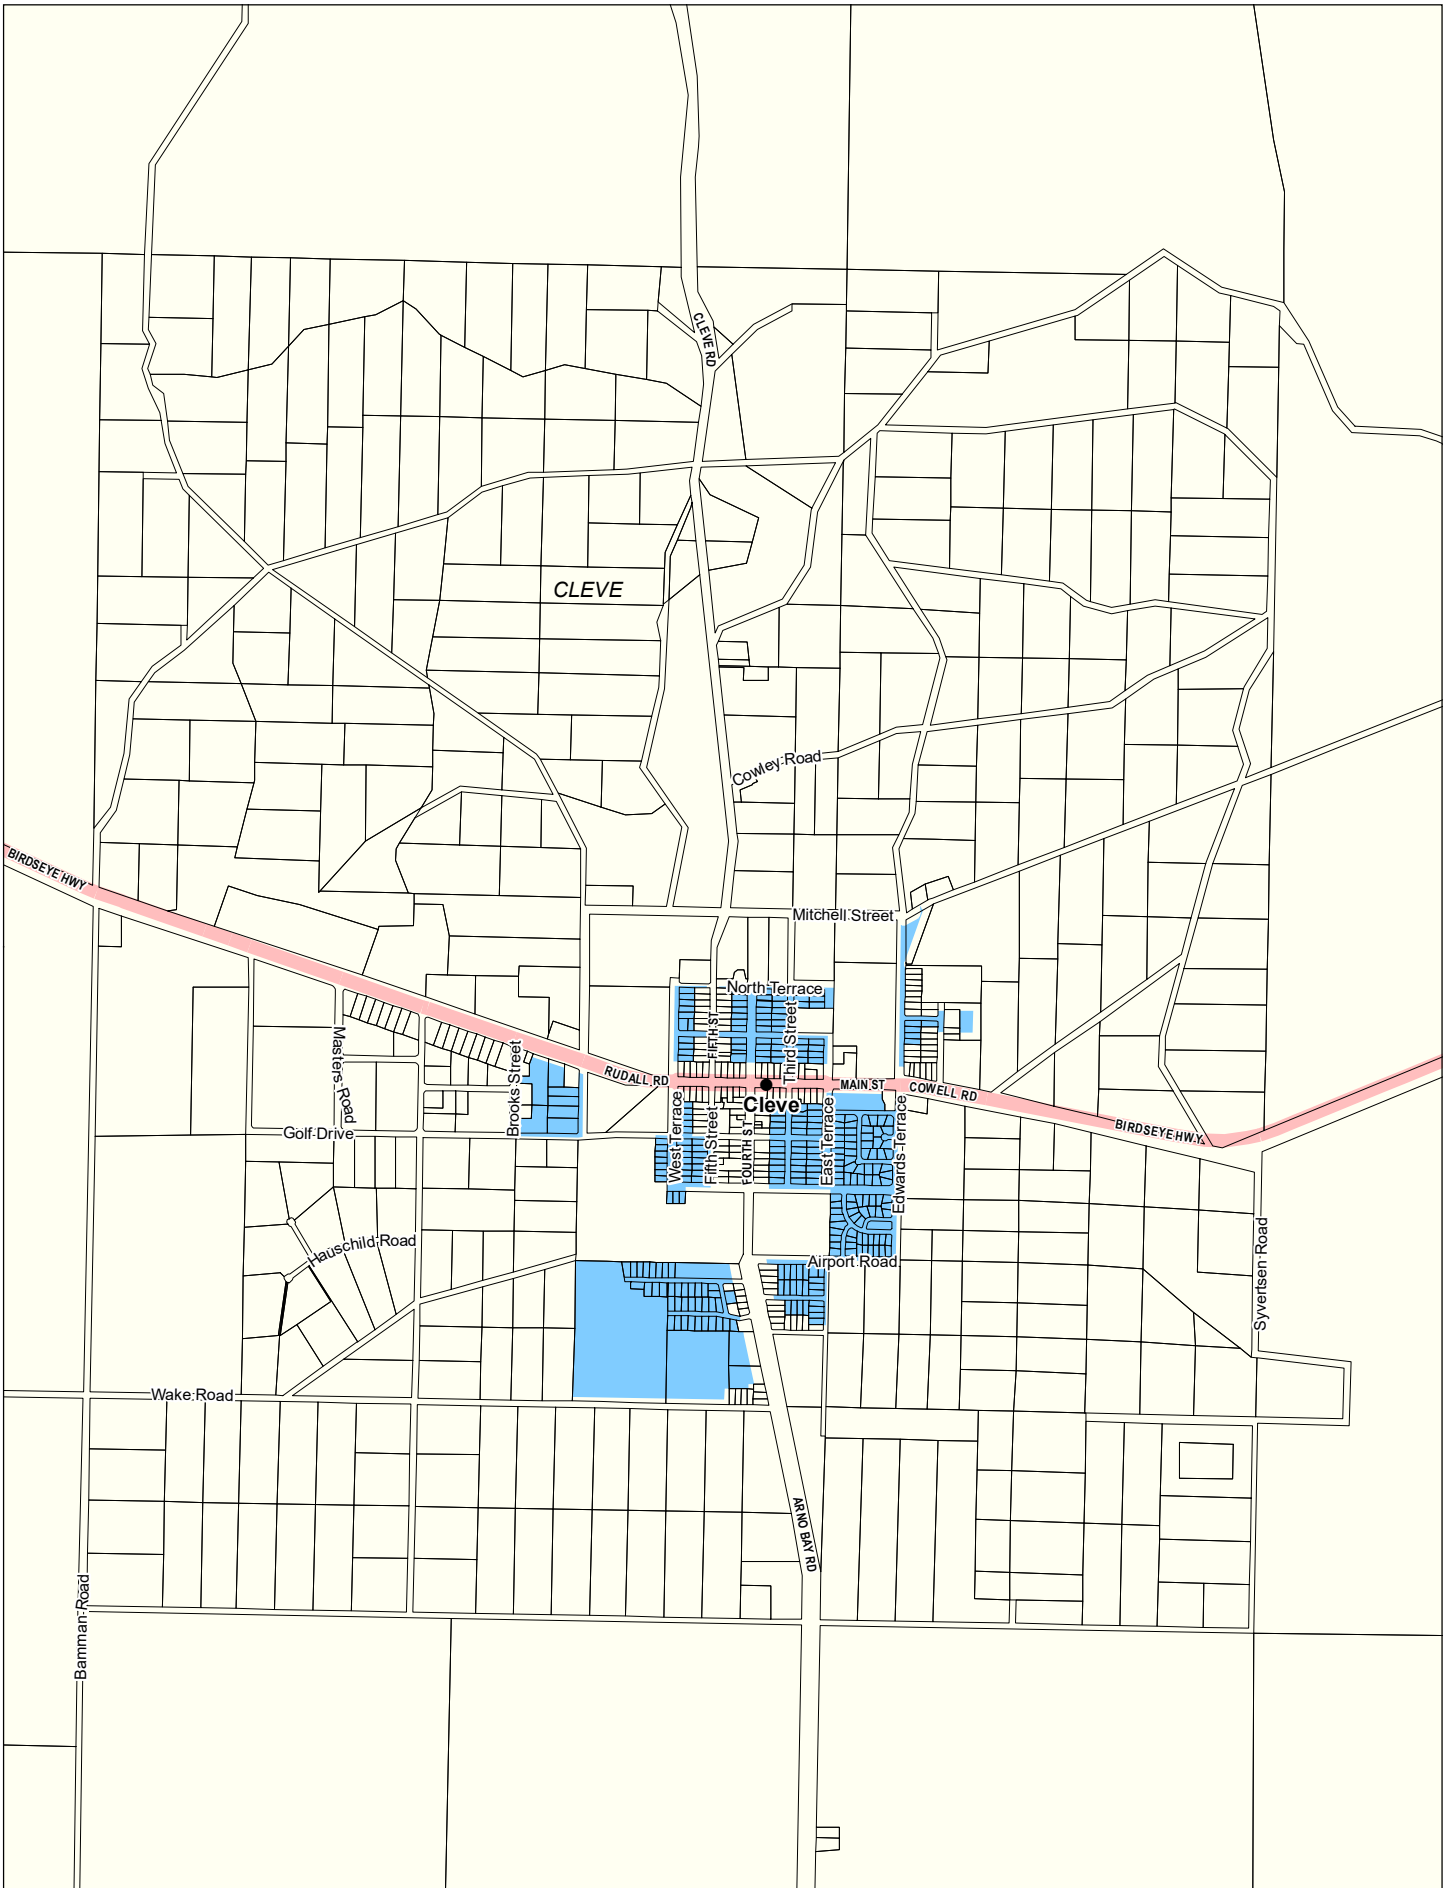

HomeBuilder Declared Areas

Arno Bay

- Home Builder Declared Area
- Cadastre
- Local government boundary
- Arterial road

CLEVE

HomeBuilder Declared Areas

- Home Builder Declared Area
- Cadastre
- Arterial road

Cleve

CLEVE