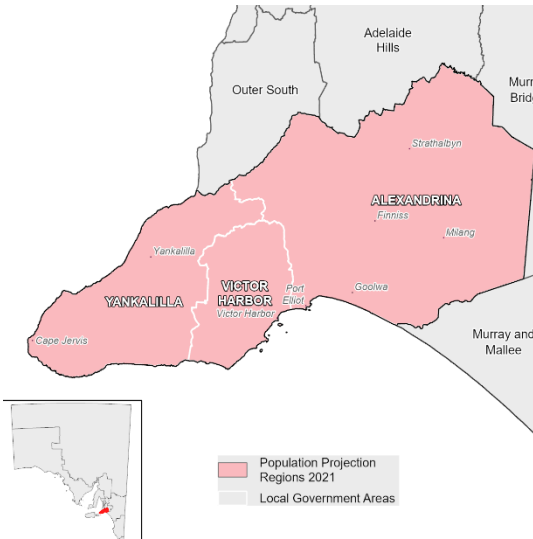

GREENFIELD – FLEURIEU PENINSULA

The Fleurieu Peninsula region is comprised of multiple townships, many of which are popular coastal holiday destinations. Much of the region is protected by the Environment and Food Protection Area. Significant Greenfield land supply exists within the townships of Goolwa and Victor Harbor, much of this requires rezoning before development can occur.