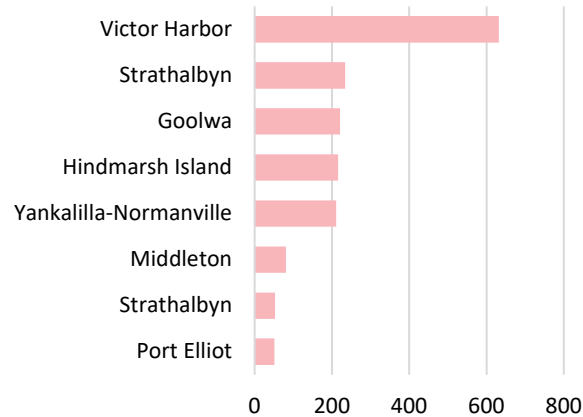

Dwellings built 2017-2021