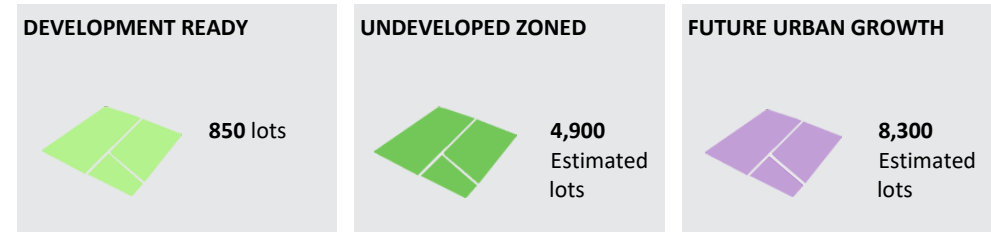

GREENFIELD – FLEURIEU PENINSULA

The Fleurieu Peninsula region is comprised of multiple townships, many of which are popular coastal holiday destinations. Much of the region is protected by the Environment and Food Protection Area. Significant Greenfield land supply exists within the townships of Goolwa and Victor Harbor, much of this requires rezoning before development can occur.

RECENT DEVELOPMENT TRENDS

DWELLINGS BUILT 2017-2021

DEVELOPMENT TYPE

Dwellings built 2017-2021

GREENFIELD LAND SUPPLY, JUNE 2022

Greenfield Land Supply by Monitoring Area