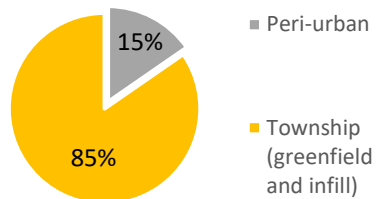

DEVELOPMENT TYPE