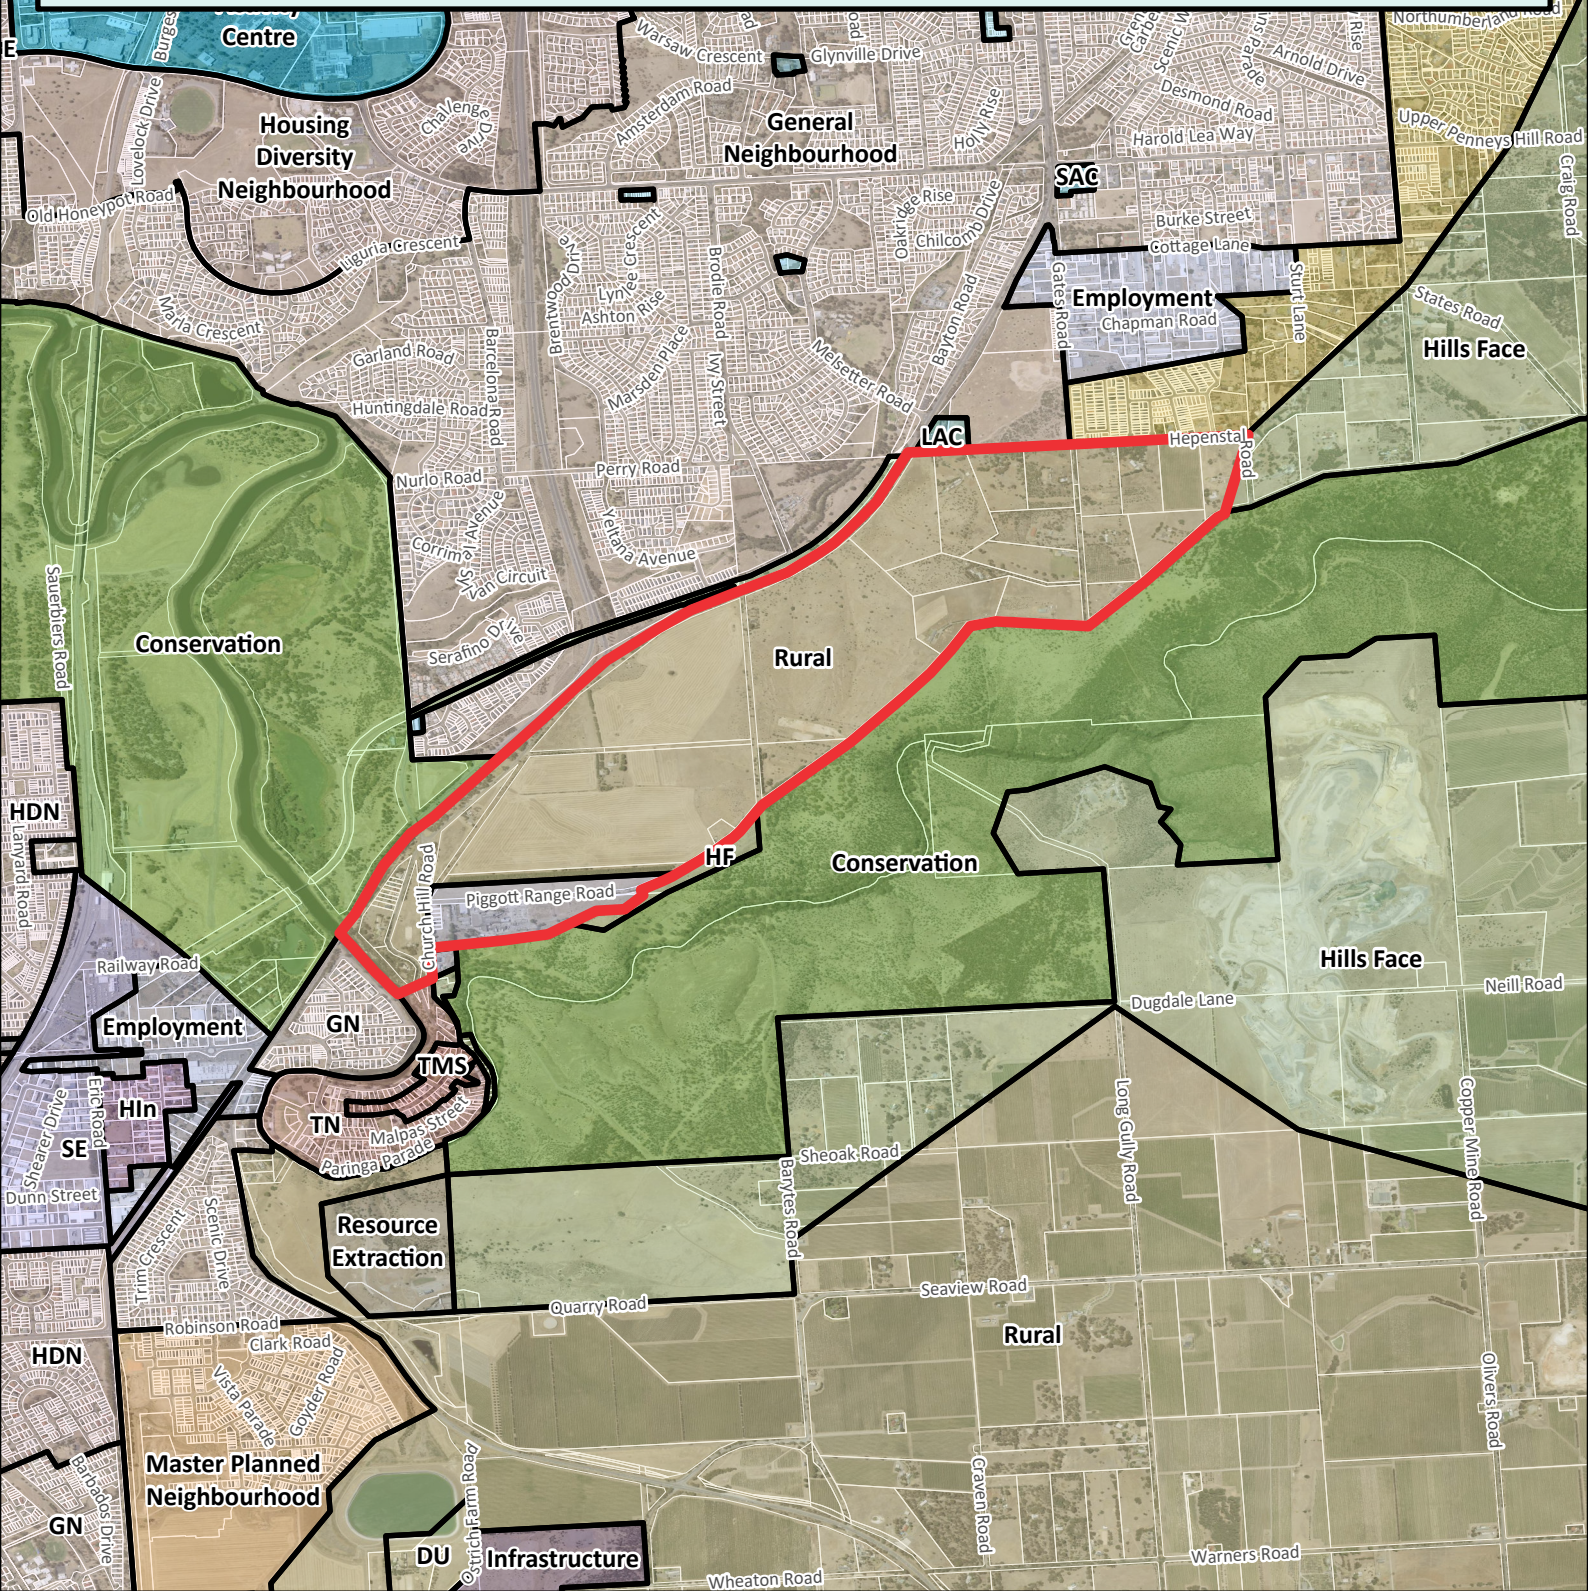

Hackham

Designated Entity: Chief Executive

LGA: City of Onkaparinga
Affected Area (ha): 235
Current Zone: Rural Zone and Employment Zone
Proposed Zone: Residential Type

- Affected Area
- Code Zones
- Parcel Boundaries