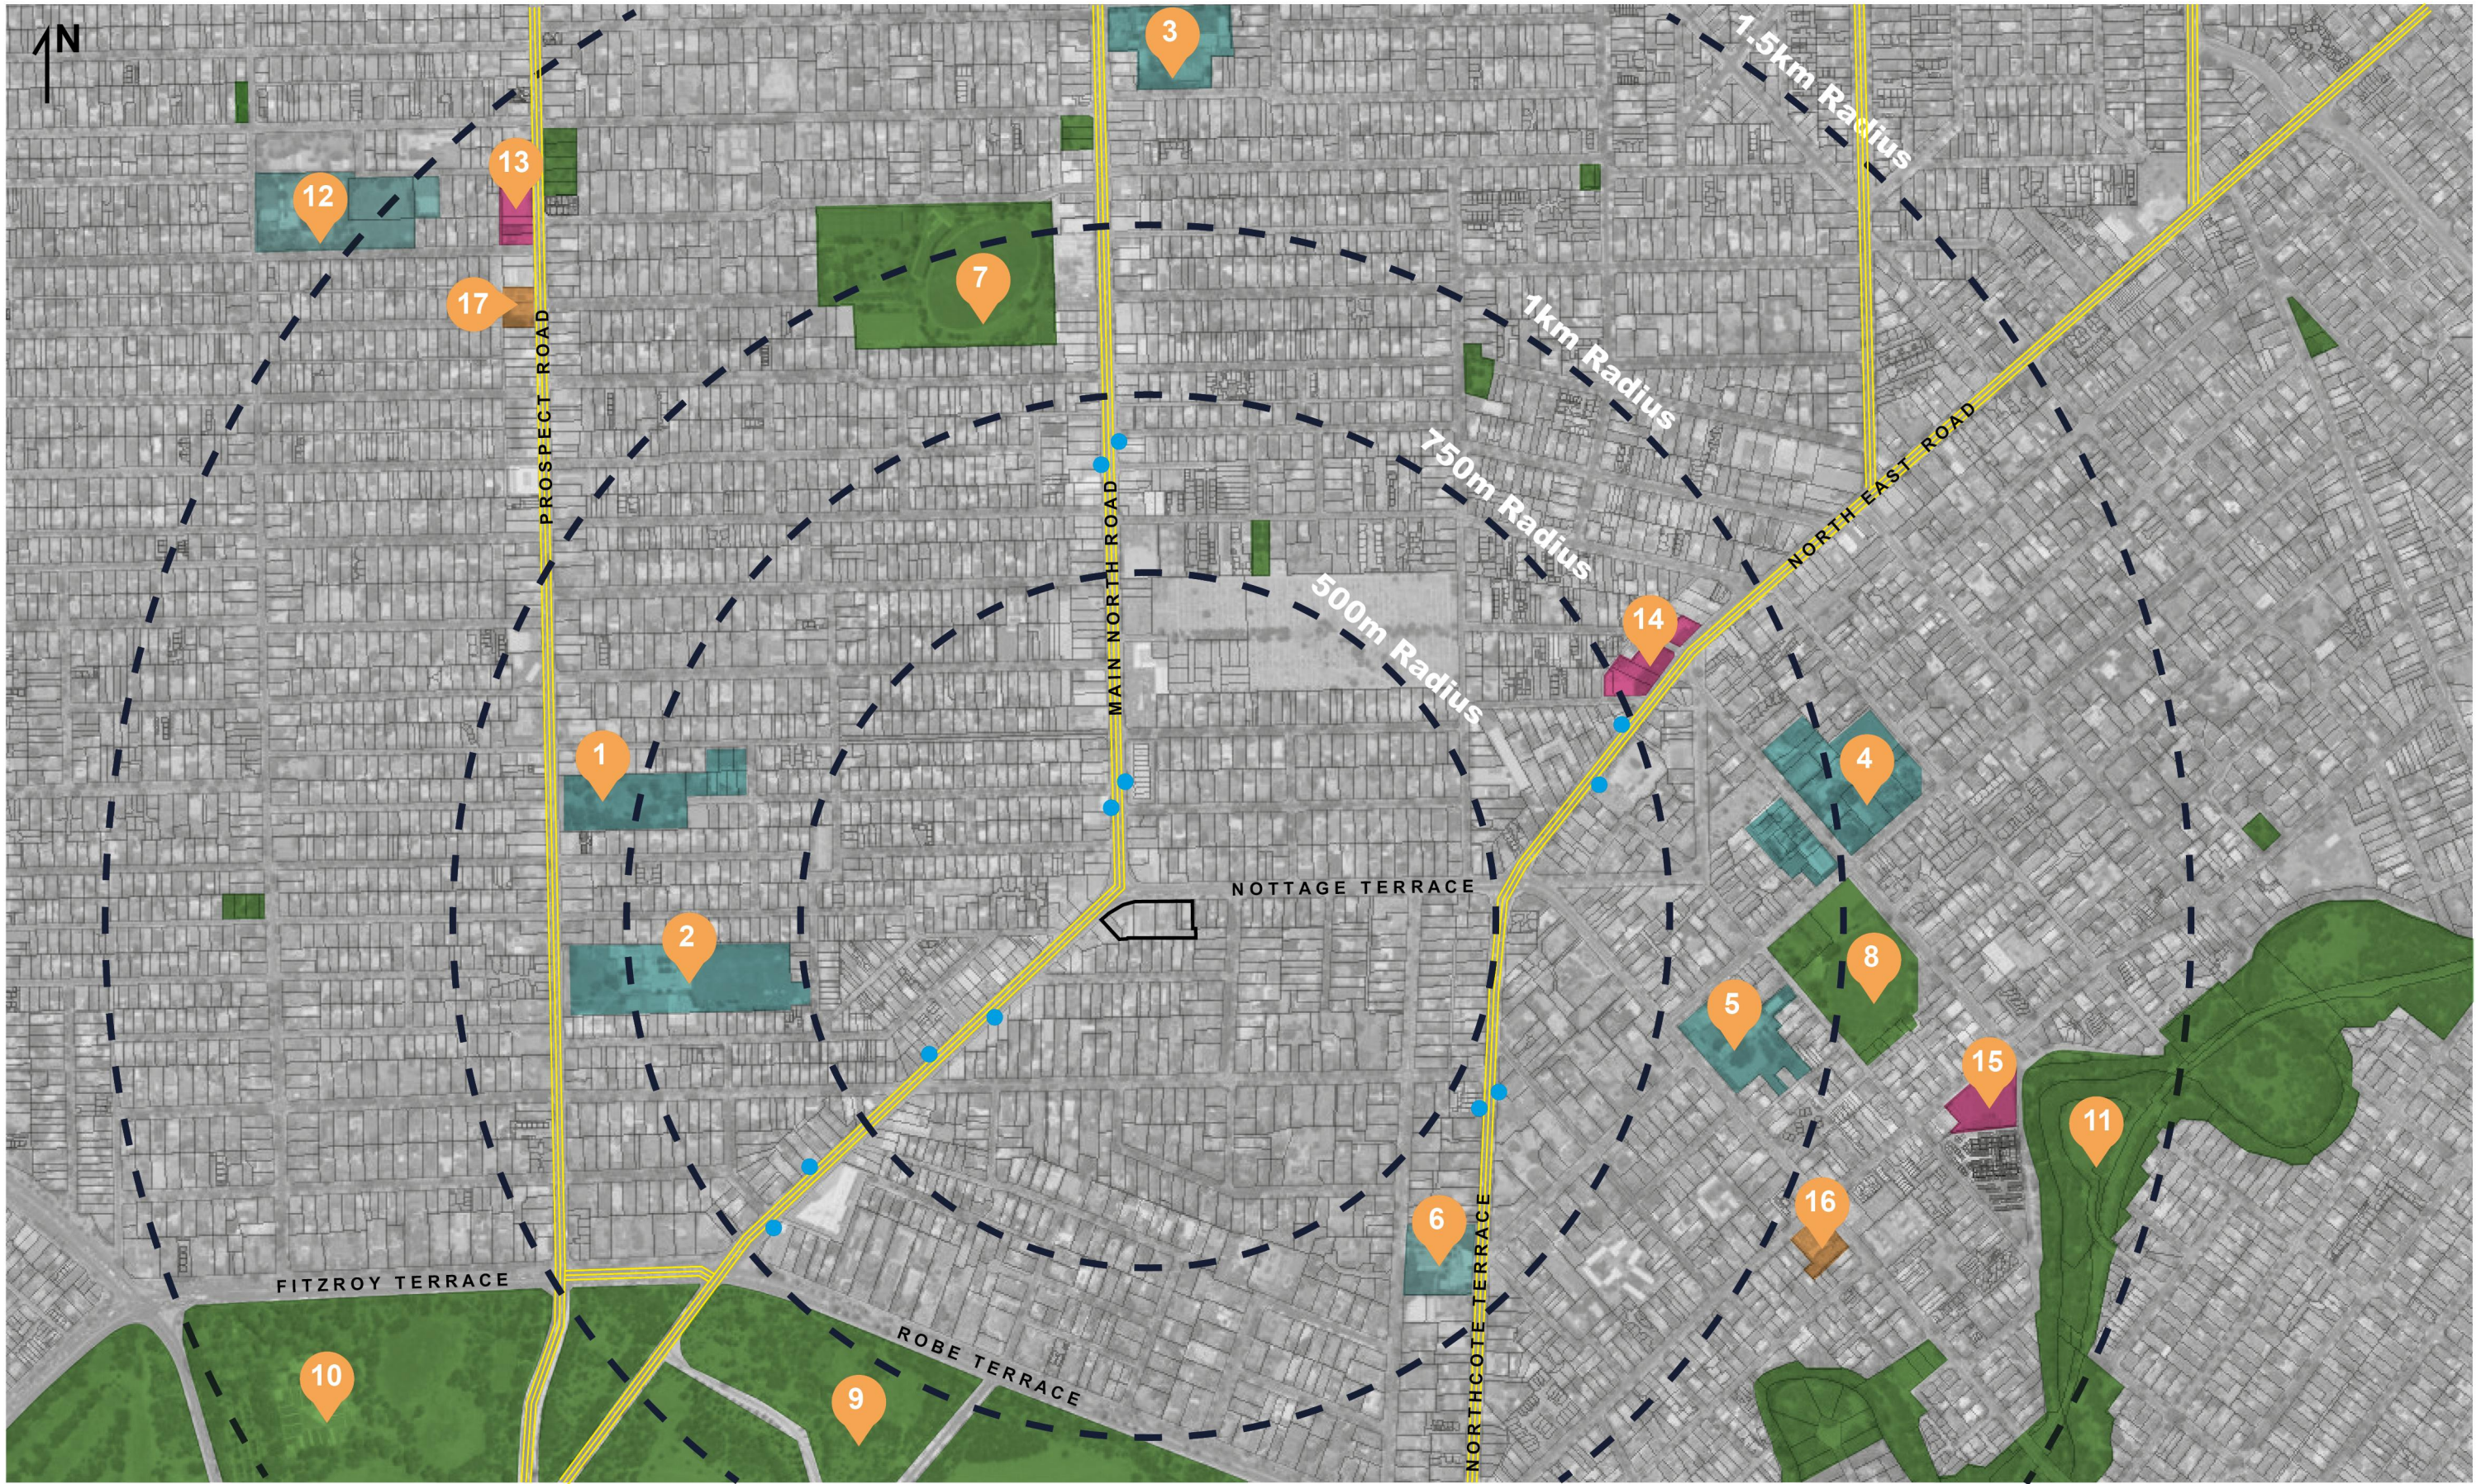

APPENDIX 1. MAPPING AFFECTED AREA AND LOCALITY

Current Zone

LEGEND

 Affected Area boundary

 Zone Boundary

Locality Plan

LEGEND

- Affected Area boundary
- Community Facilities
- Adelaide Metro Go Zone
- Public Open Space
- Major Supermarket & Specialty Shops
- Schools
- Bus Stop

- | | | |
|---|--|---|
| <ul style="list-style-type: none"> 1. Prescott College 2. Blackfriars Priory School 3. Nailsworth Primary School 4. St Andrew's School 5. Walkerville Primary School 6. Wilderness School | <ul style="list-style-type: none"> 7. Prospect Oval & Park 8. Walkerville Oval & Sports Club 9. North Adelaide Parklands & Dog Park 10. Adelaide Aquatic Centre 11. River Torrens Linear Reserve 12. Prospect Primary School | <ul style="list-style-type: none"> 13. Coles Prospect 14. Drakes Collinswood 15. Woolworths Walkerville 16. Walkerville Library & Council Chambers 17. Prospect Library & Council Chambers |
|---|--|---|