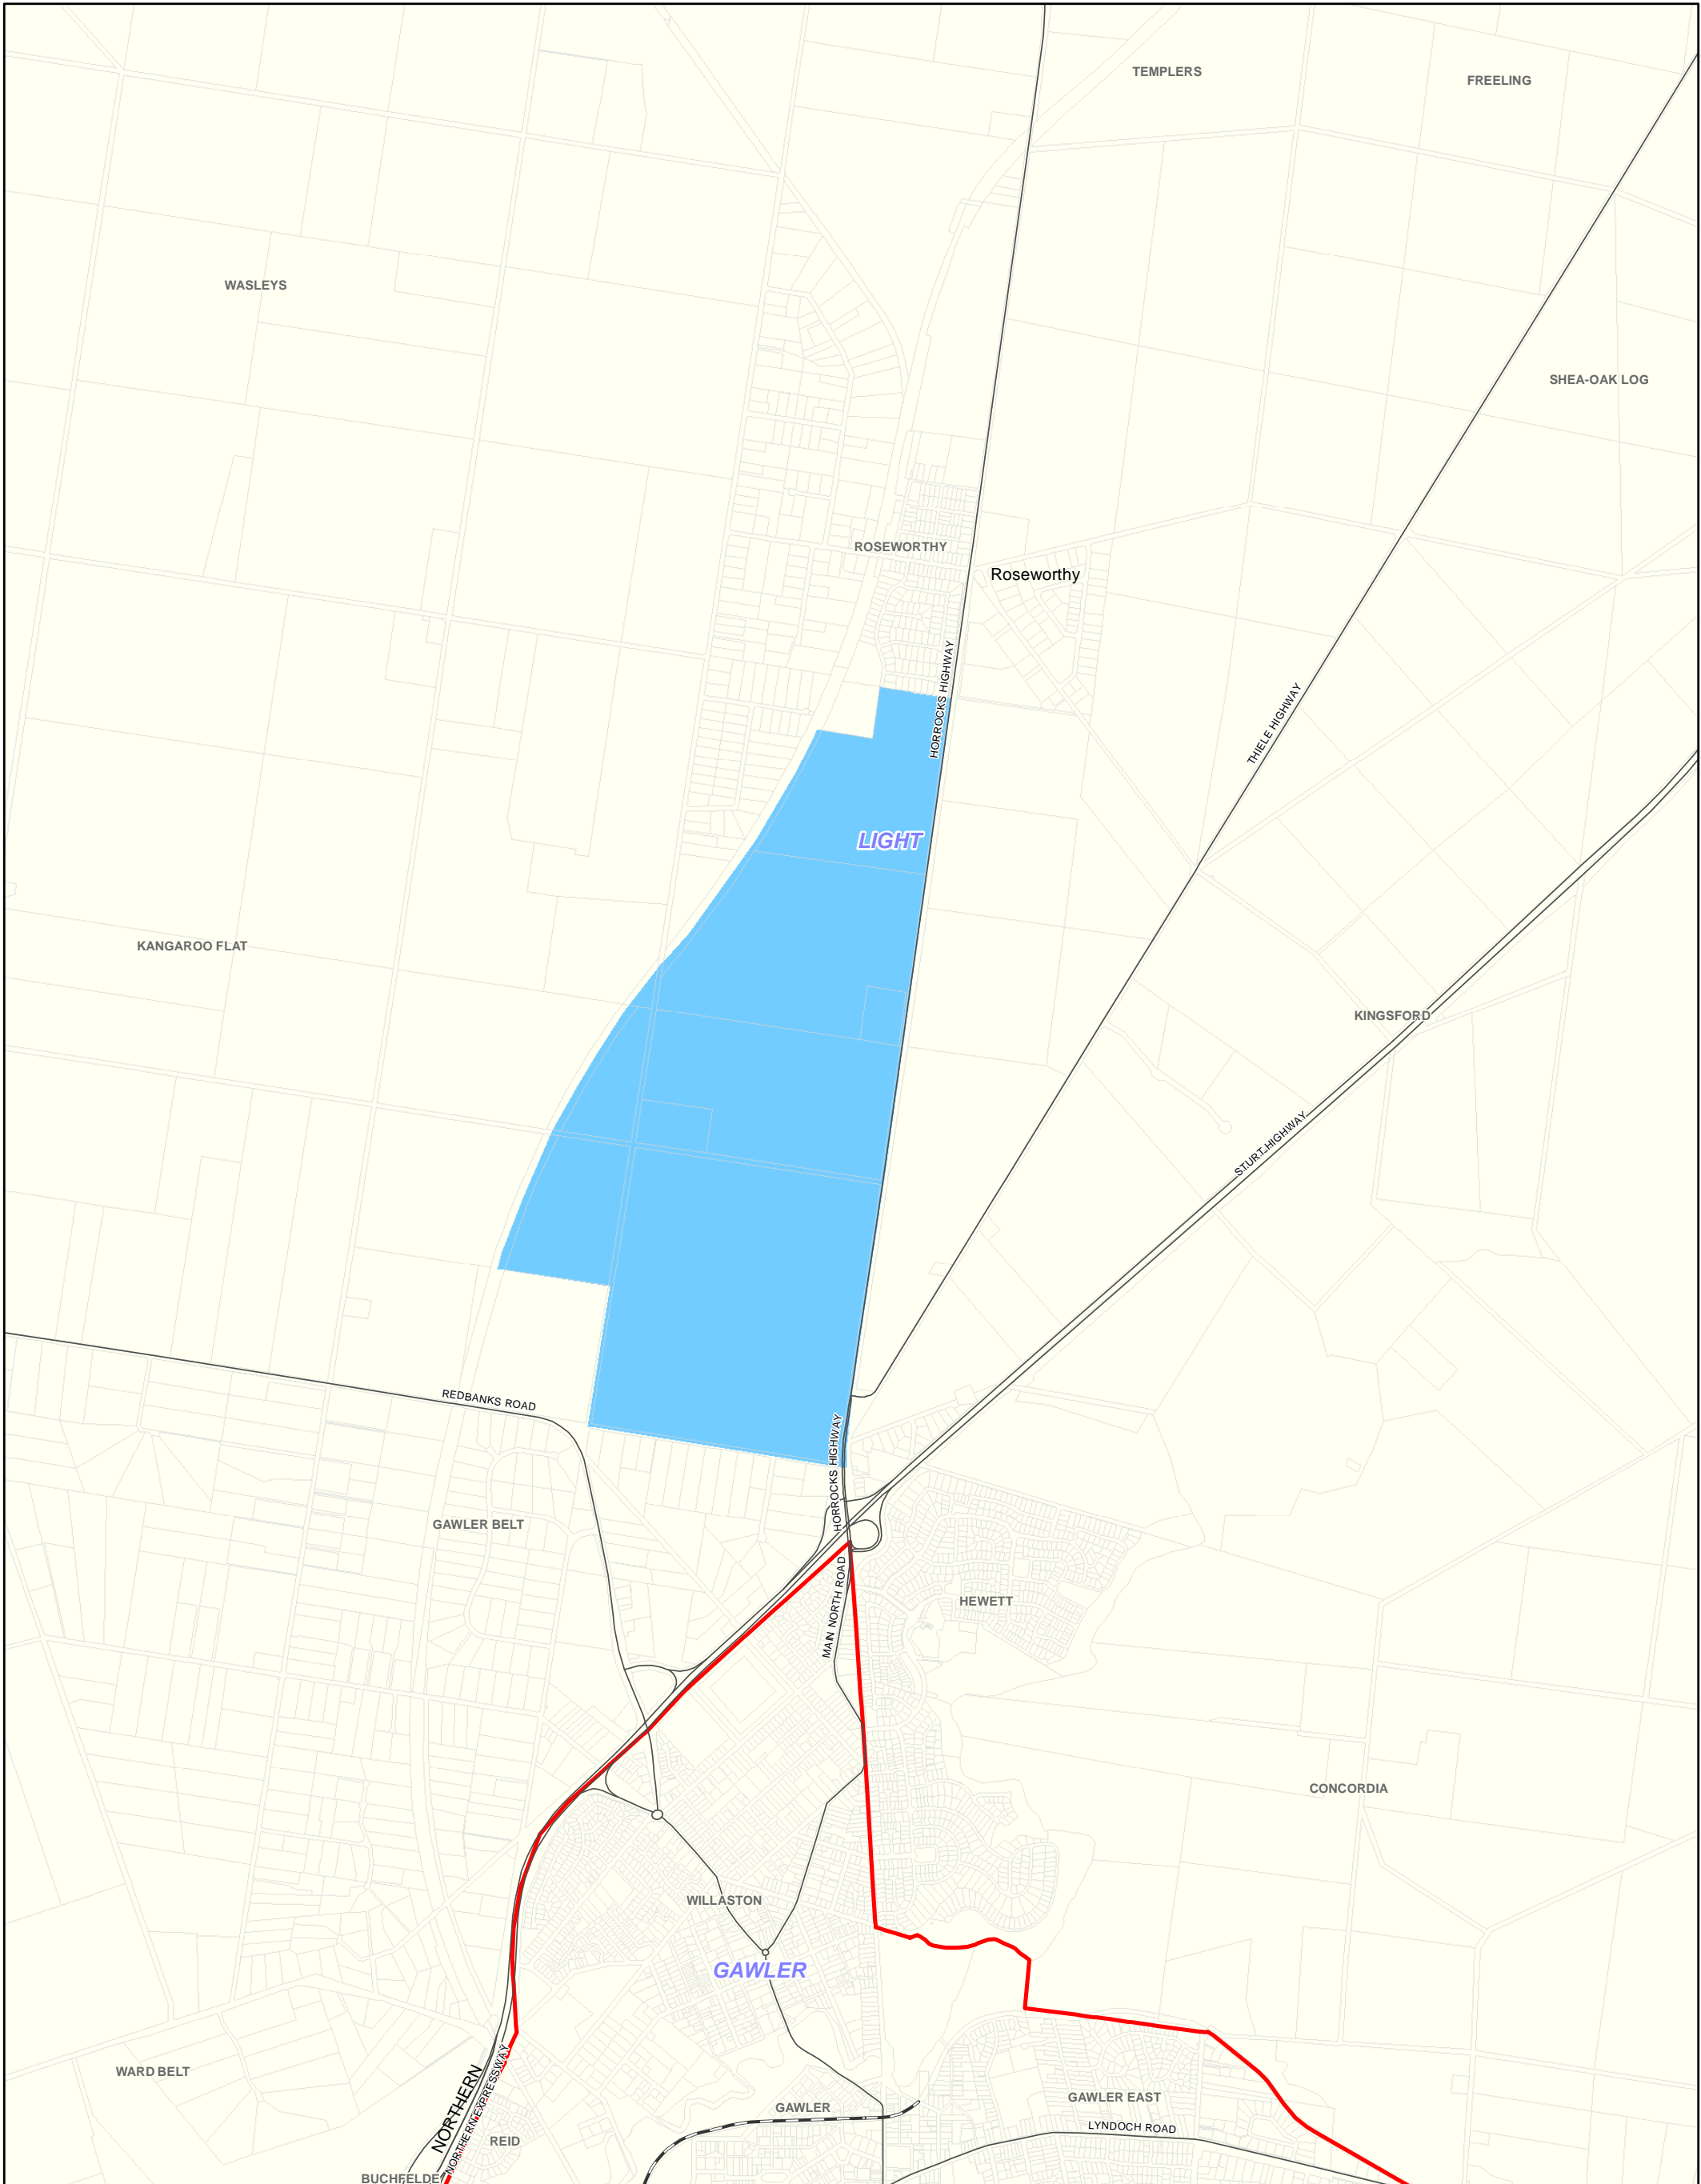

HomeBuilder Declared Areas

Freeling

- Home Builder Declared Area
- Cadastre
- Arterial road

LIGHT

HomeBuilder Declared Areas

- Home Builder Declared Area
- Cadastre

Wasleys

LIGHT

HomeBuilder Declared Areas

ROSEWORTH

- HomeBuilder Declared Areas
- Local government boundary
- Parcel Cadastre
- Main road
- Railway

Produced by Attorney-General's Department
 Planning and Land Use Services
 Projection Lambert Conformal Conic
 Compiled 3 March 2021