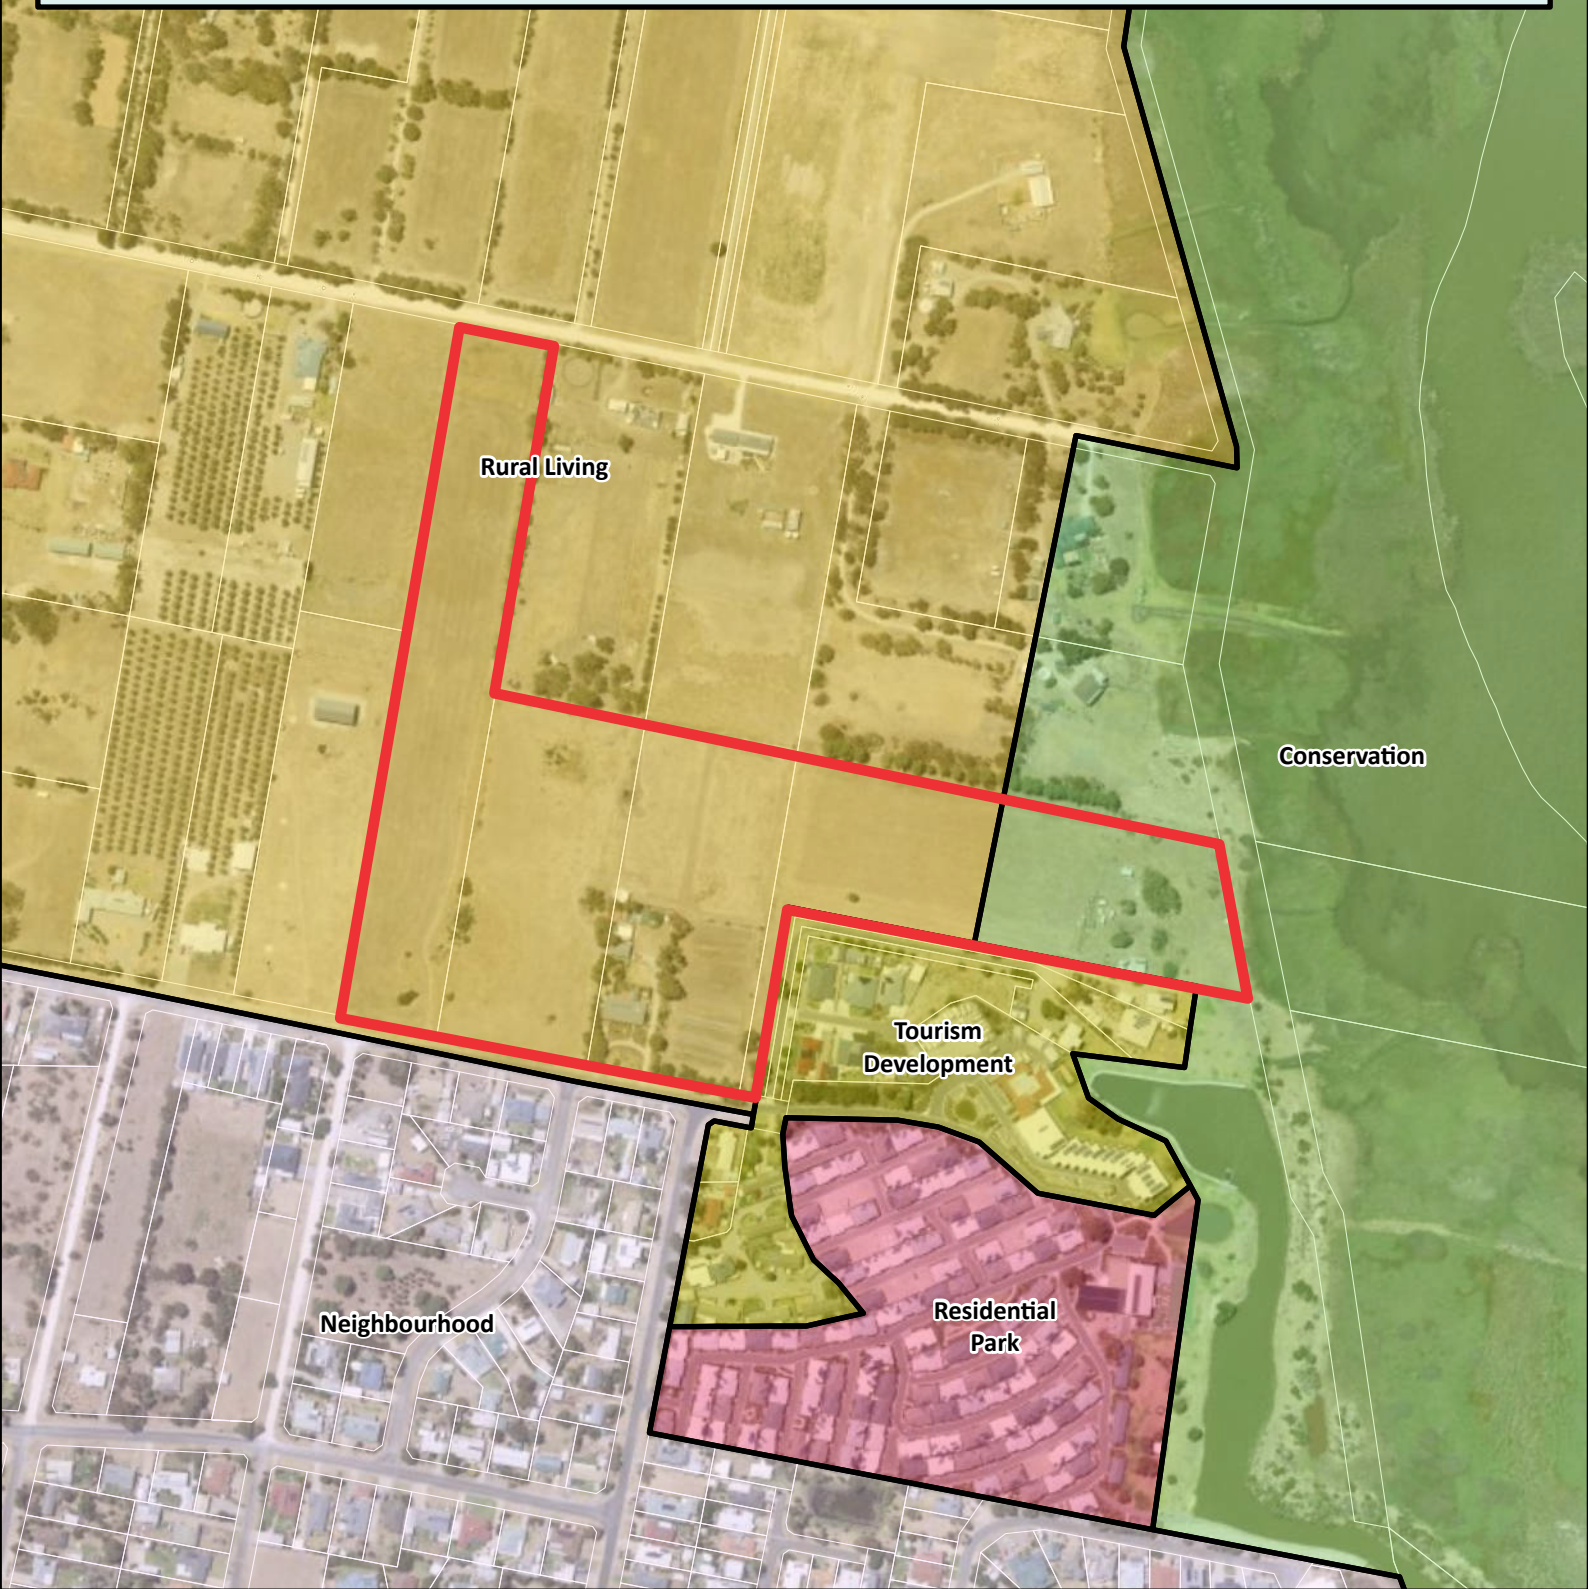

# Lakeside Goolwa

Designated Entity: Goolwa Tourist Resort Pty Ltd

**LGA:** Alexandrina Council

**Affected Area (ha):** 9.1

**Current Zone:** Rural Living, Conservation

**Proposed Zone:** Residential Park, Conservation